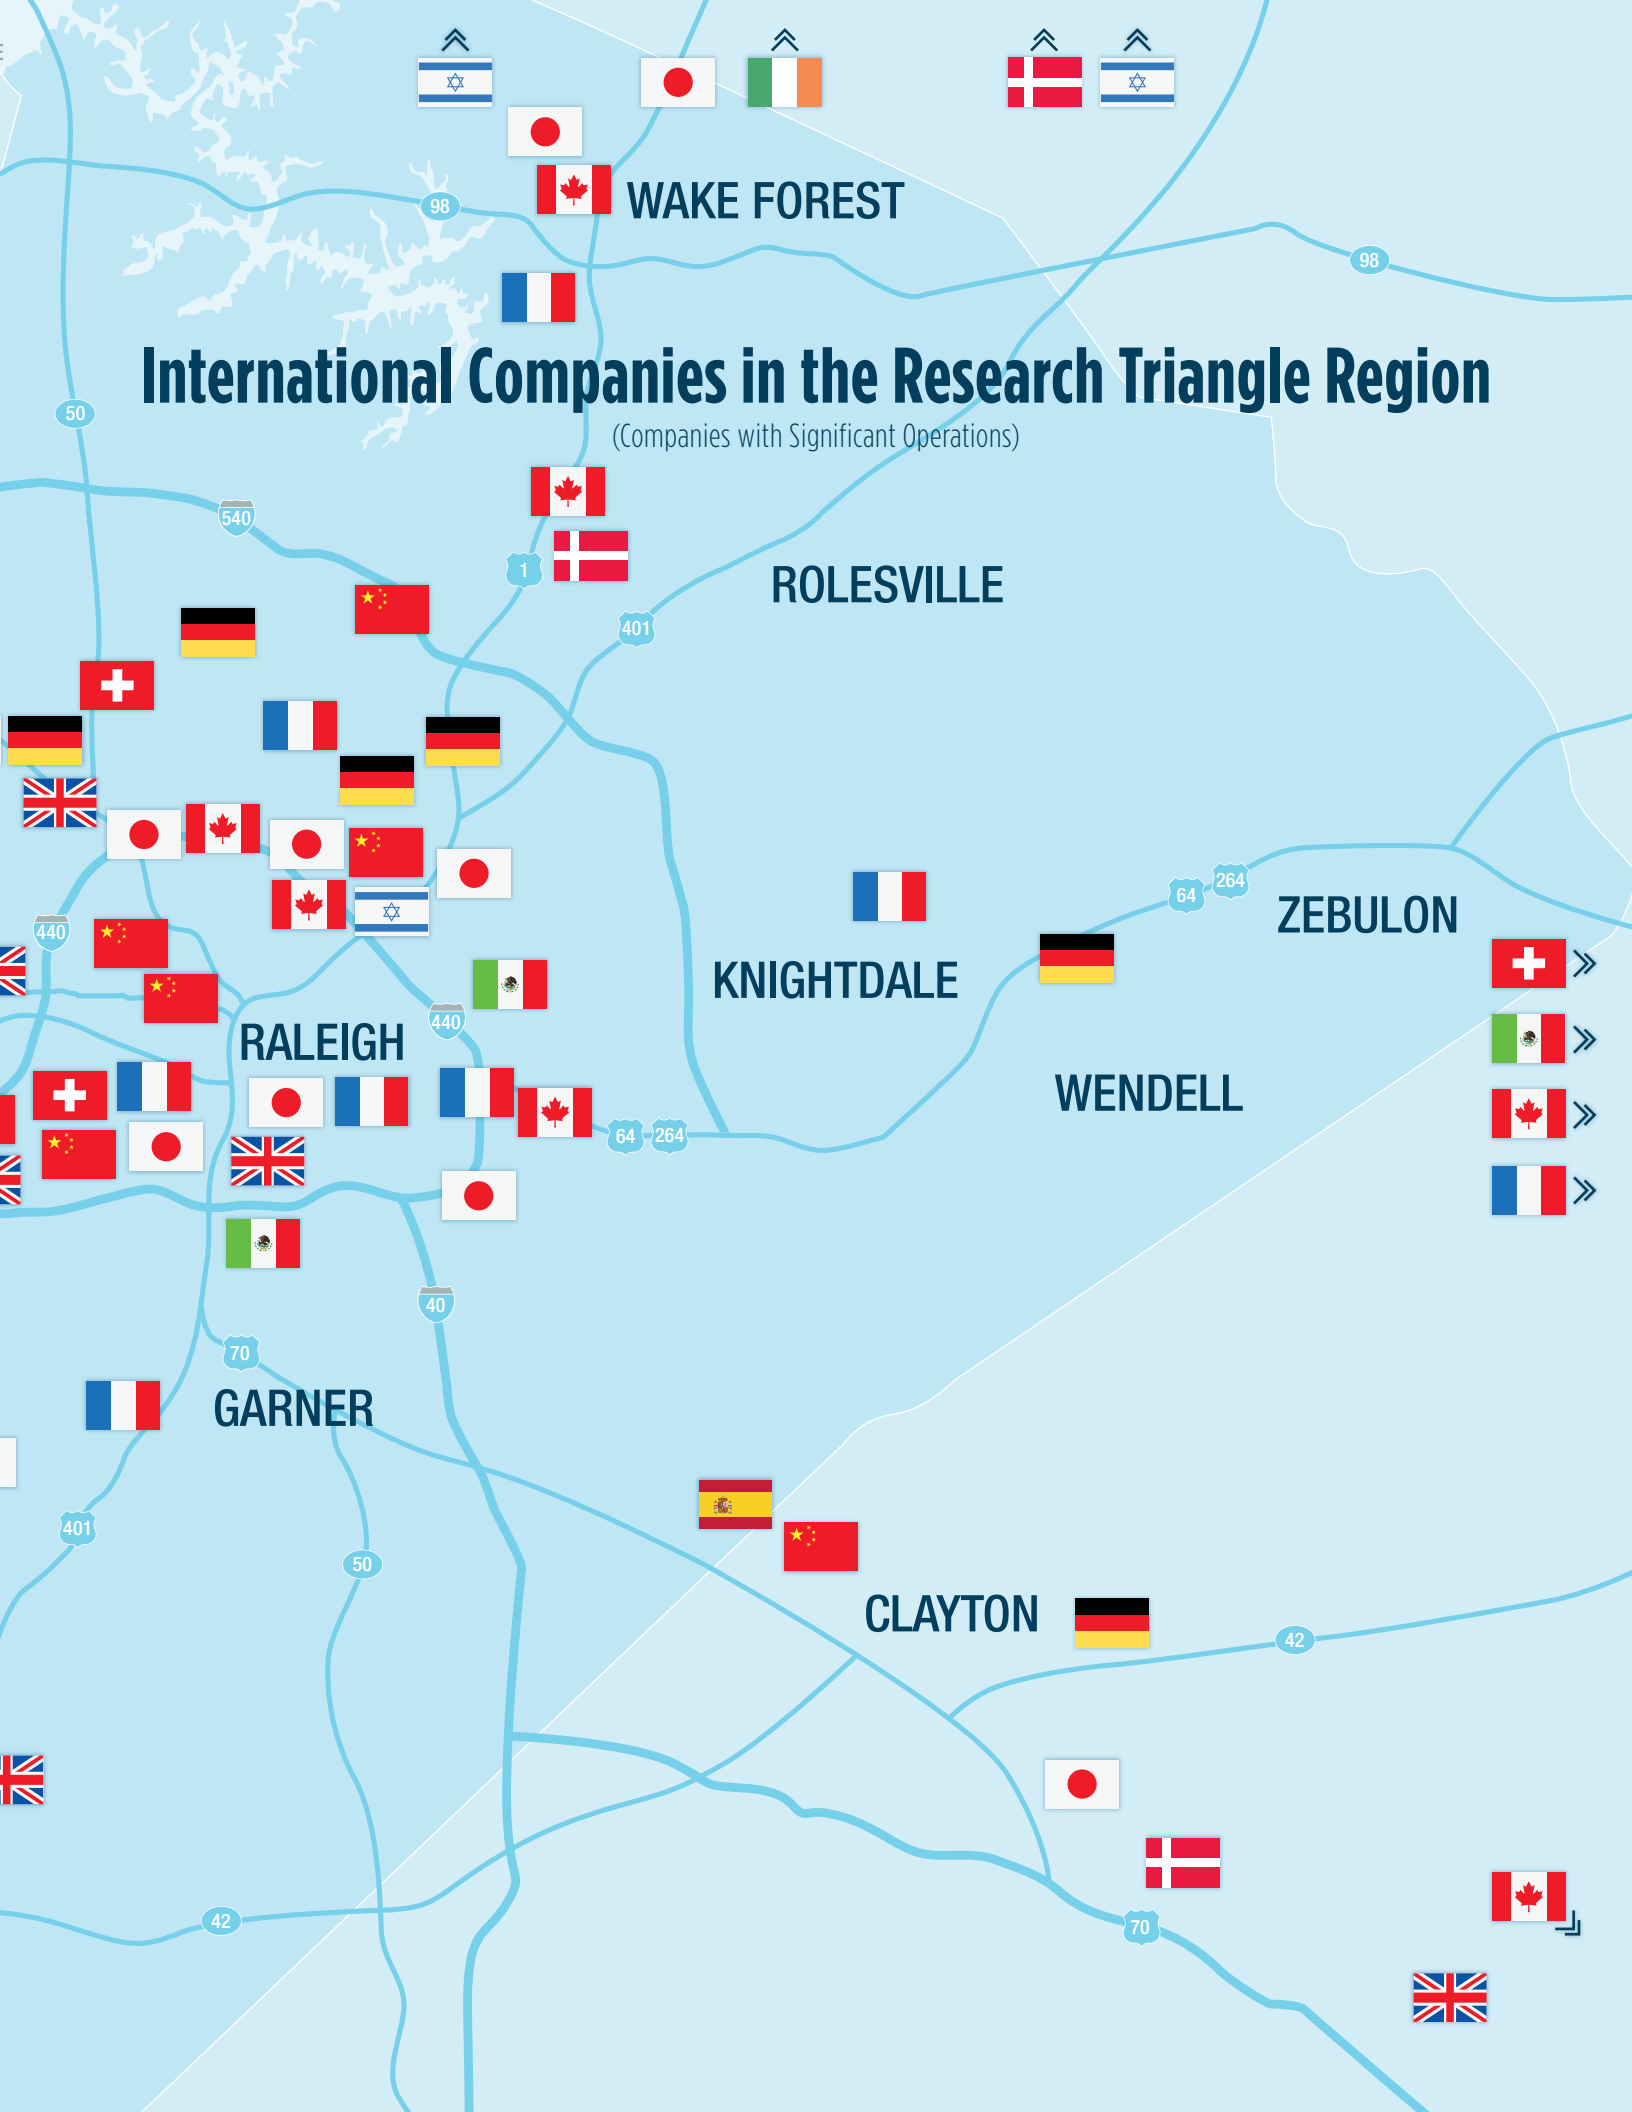

## ACCESSIBILITY

- Multiple International Flights to London, Paris, Toronto
- 1 Hour Flights to New York City, Atlanta, and Washington, D.C.
- Daily Flights to Chicago, Los Angeles, Miami, San Francisco, Seattle
- 3 Hour Trucking to Ports of Norfolk, Wilmington, and Morehead City

## Map Key

See back page for more details on each company in the region.

-  Australia
-  Canada
-  China
-  Denmark
-  France
-  Germany
-  India
-  Ireland
-  Israel
-  Japan
-  Mexico
-  Spain
-  Switzerland
-  United Kingdom

# International Companies in the Research Triangle Region

(Companies with Significant Operations)

# International Companies in the Research Triangle Region (partial list)