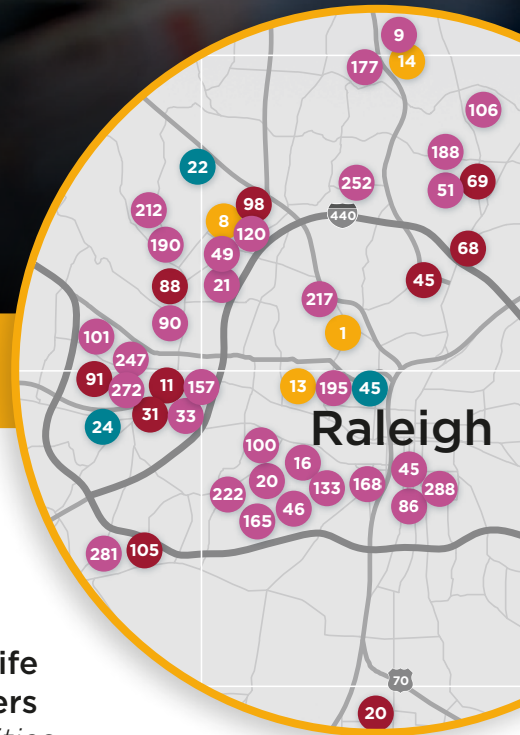

WAKE

Wake County
Economic Development

LIFE SCIENCES INDUSTRY MAP

Wake County | Research Triangle

More than 600 life science companies call North Carolina home—and over 450 of them are right here in the Research Triangle.

EXPLORE OUR INDUSTRY INSIDE ↗

**#1 Metro for Life
Science Clusters
Business Facilities**

LIFE SCIENCES INDUSTRY

Wake County | Research Triangle, NC

Whether you're just starting out or searching for your next large scale manufacturing facility, Wake County has resources in place to support companies at every stage.