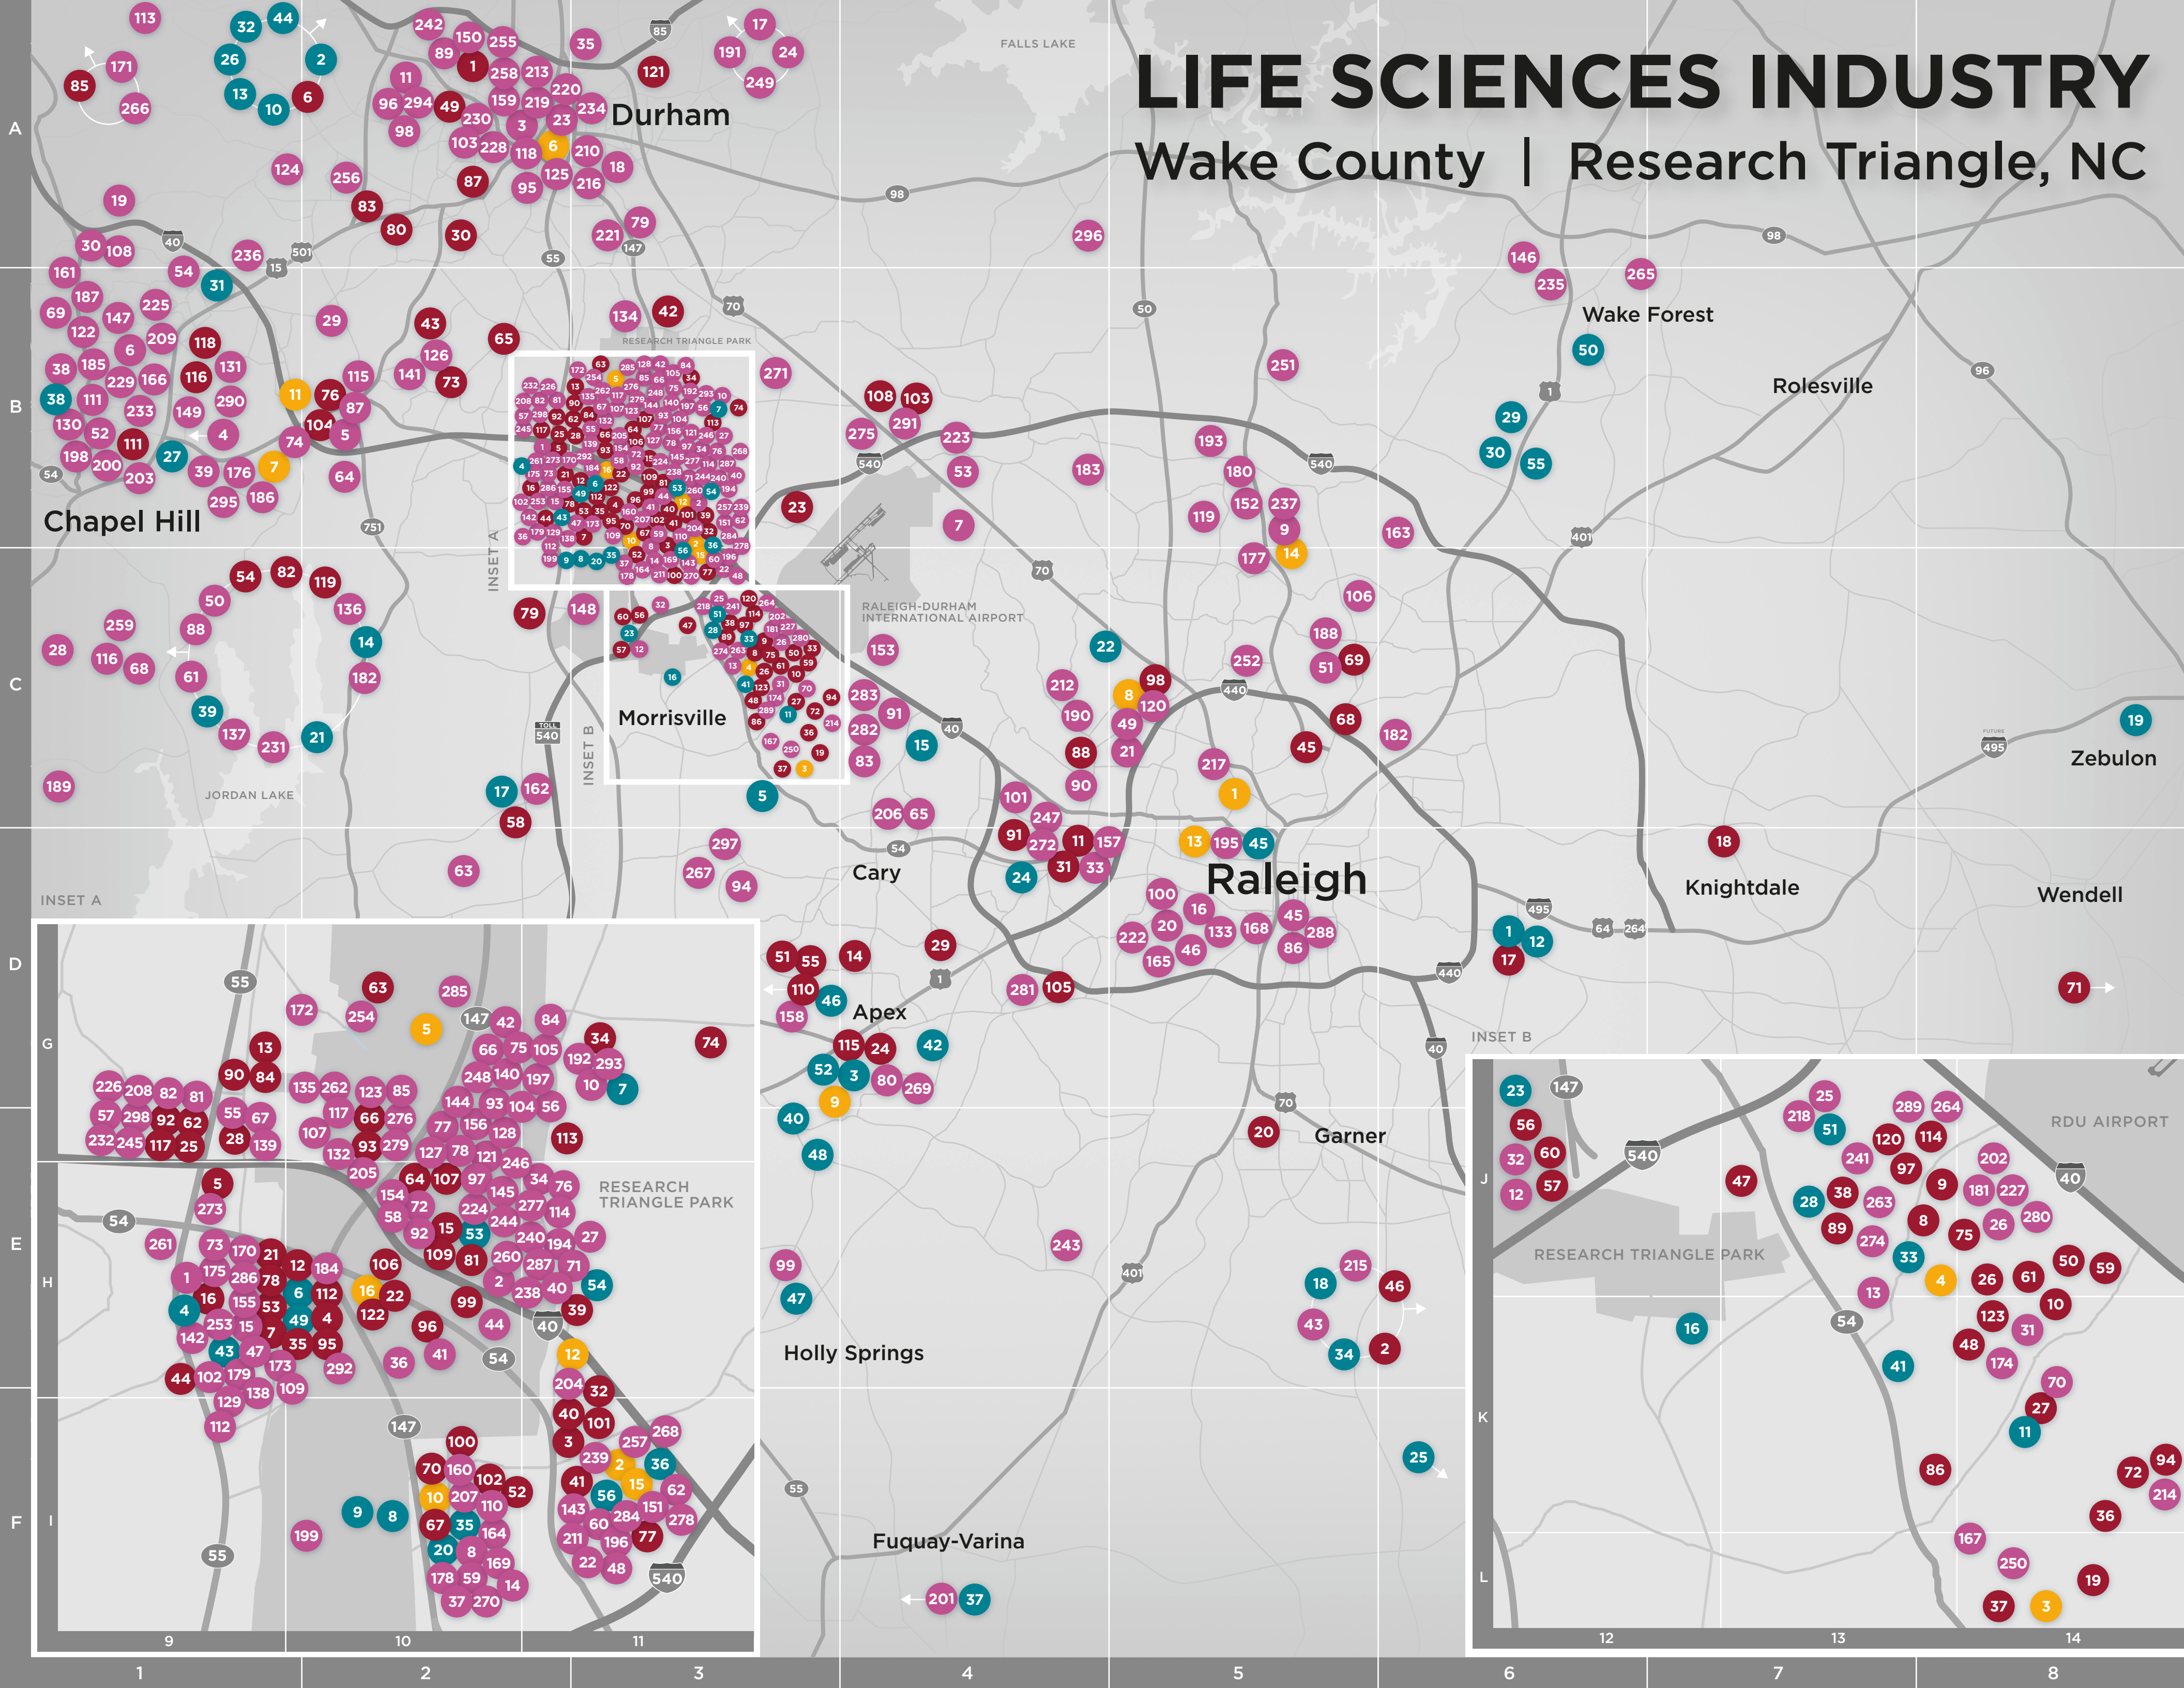

WAKE

Wake County
Economic Development

LIFE SCIENCES INDUSTRY MAP

Wake County | Research Triangle

More than 600 life science companies call North Carolina home—and over 450 of them are right here in the Research Triangle.

EXPLORE OUR INDUSTRY INSIDE ↗

**#1 Metro for Life
Science Clusters
Business Facilities**

LIFE SCIENCES INDUSTRY

Wake County | Research Triangle, NC

Whether you're just starting out or searching for your next large scale manufacturing facility, Wake County has resources in place to support companies at every stage.

To learn more, visit www.raleigh-wake.org/biotech

WAKE
Wake County
Economic Development

800 S. Salisbury Street
Raleigh, NC 27601

919-664-7000

 @RaleighWake

**North Carolina
Biotechnology Center**

15 T.W. Alexander Drive
Research Triangle Park, NC 27709